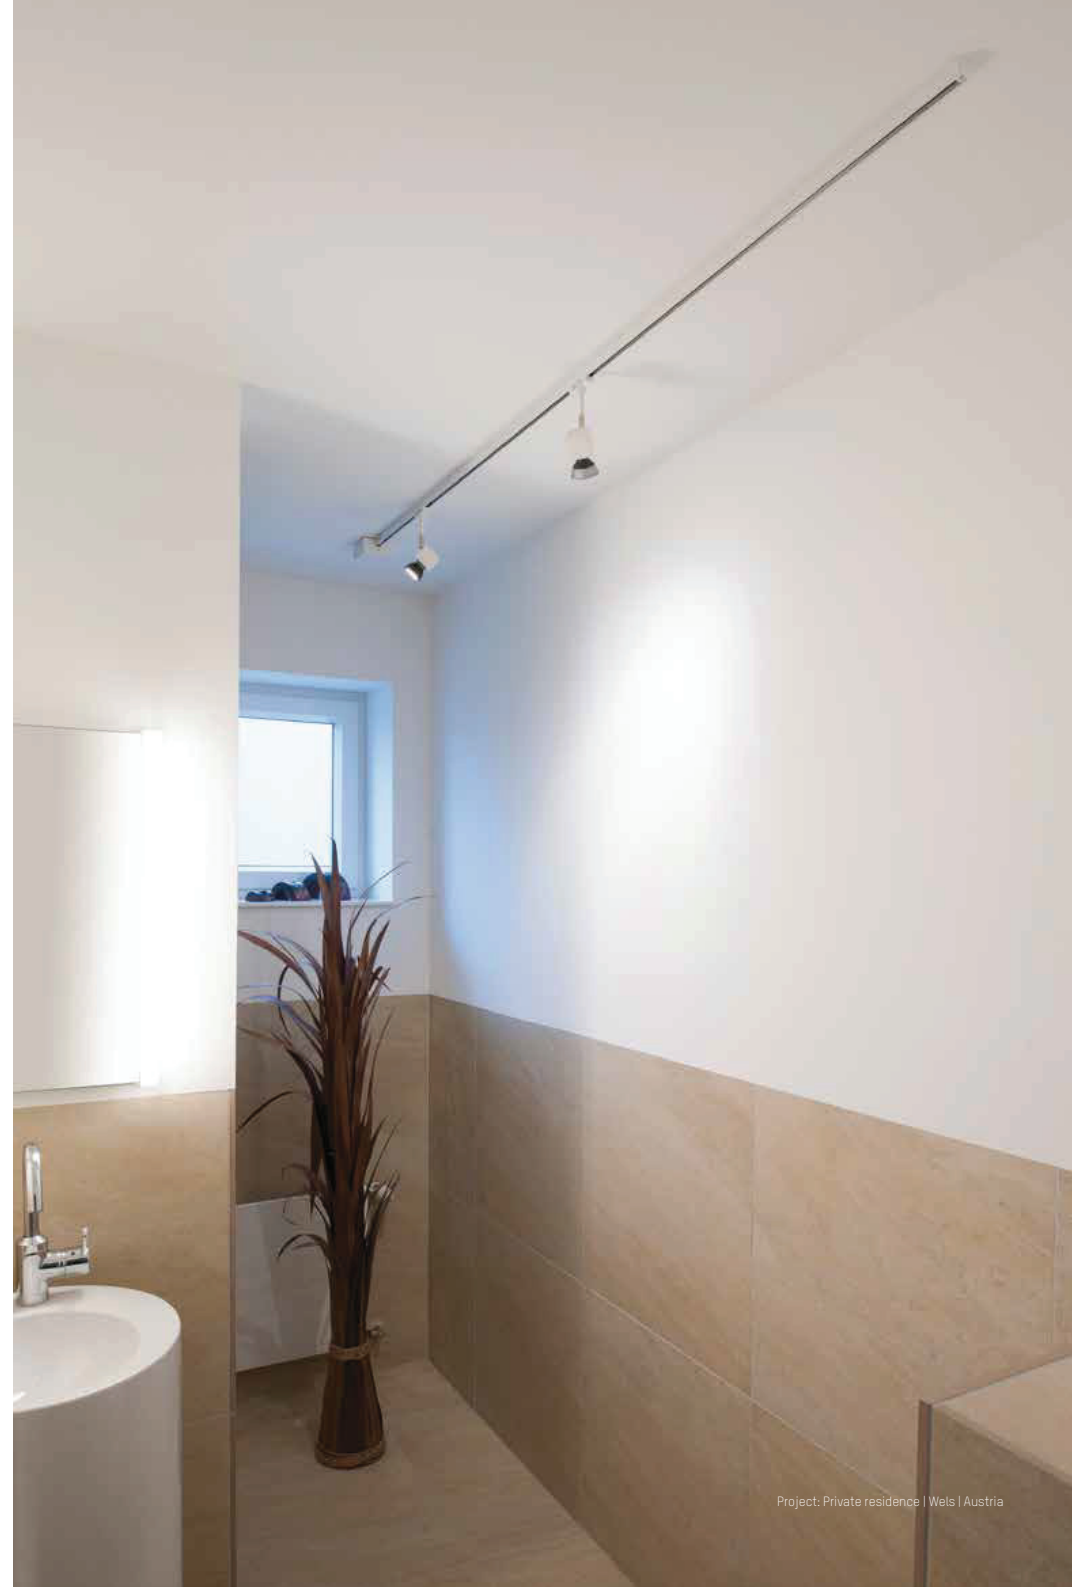

ROCCO / SENSO / TANDEM

Design: INHOUSE

Project: Private residence | Wels | Austria