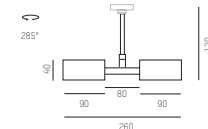

TANDEM

2 x QT14 ECO - G9 - 230V - max. 60W oder/or
2 x LED RETROFIT - G9

A** - E

21-57304

21-57302

ROCCO / SENSO / TANDEM

Design: INHOUSE

Project: Private residence | Wels | Austria